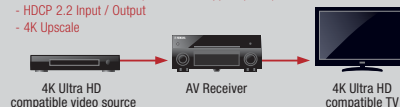

4K Ultra HD FULL SUPPORT

- 4K Video at 60 Frames per second support (4:4:4)
- HDCP 2.2 Input / Output
- 4K Upscale