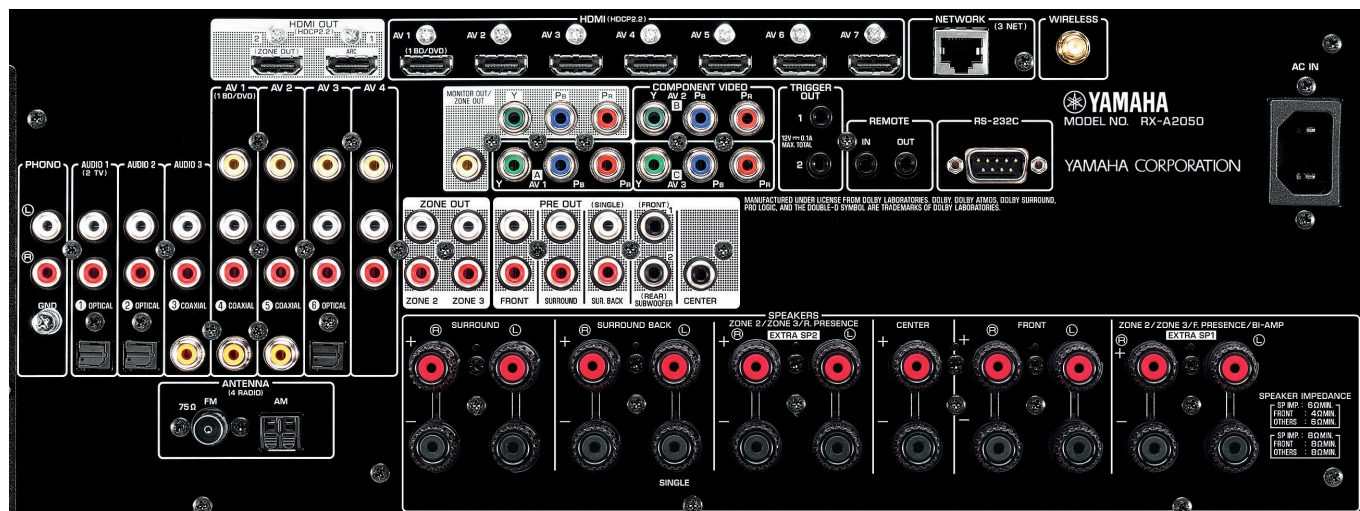

General

Standby Power Consumption	
HDMI Control off, Standby Through off	0.1 W
HDMI Standby Through on	1.4 W
Network Standby on	2.2 W [wired]
Dimensions (W x H x D)	
	435 x 192 x 474 mm (with antenna up: 435 x 257 x 474 mm)
	17-1/8" x 7-1/2" x 18-5/8" (with antenna up: 17-1/8" x 10-1/8" x 18-5/8")
Weight	
	17.0 kg; 37.5 lbs.